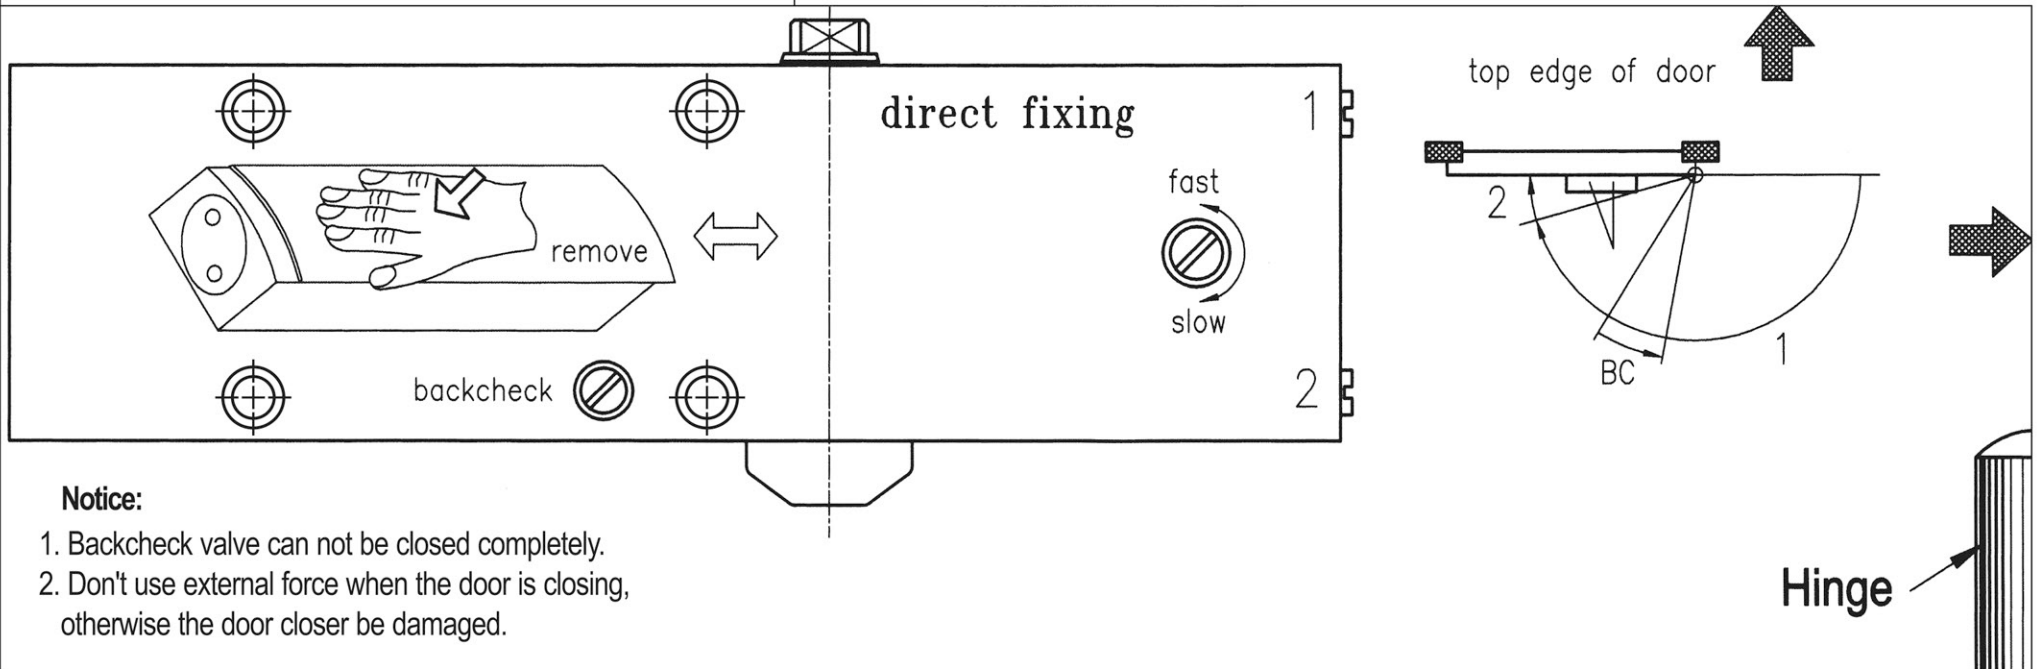

Briton

Briton Closer-BNT200 Series Regular installation Hinge-Pull Side Mounted

Briton Closer-BNT200 Series Regular installation Hinge-Pull Side Mounted

Notice:

1. Backcheck valve can not be closed completely.
2. Don't use external force when the door is closing, otherwise the door closer be damaged.