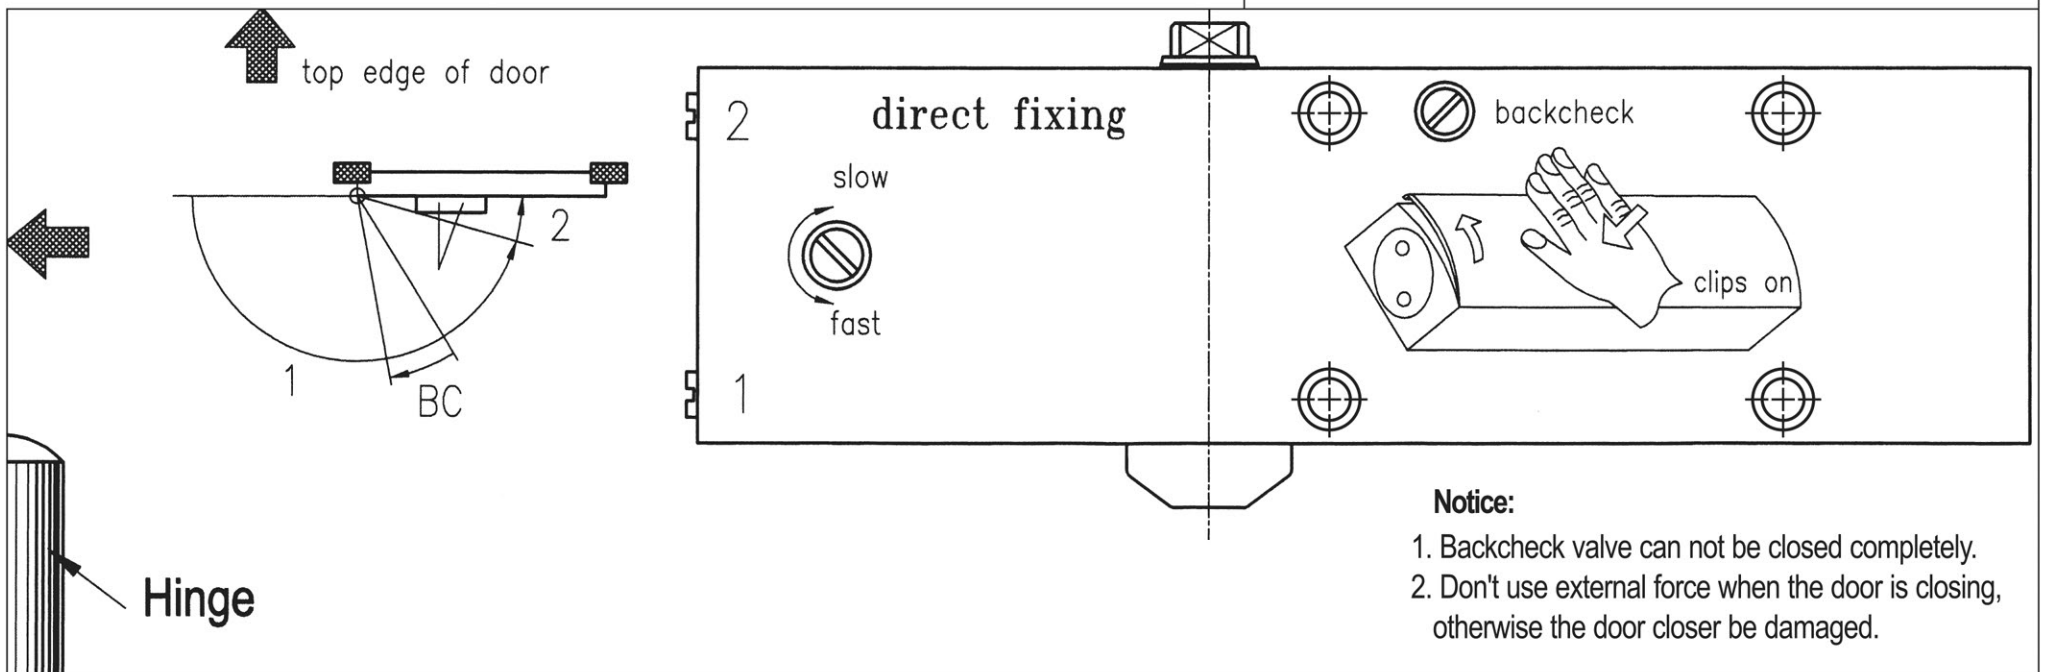

Briton

Briton Closer-BNT200 Series Regular installation Hinge-Pull Side Mounted

Briton Closer-BNT200 Series Regular installation Hinge-Pull Side Mounted

Notice:

1. Backcheck valve can not be closed completely.
2. Don't use external force when the door is closing, otherwise the door closer be damaged.